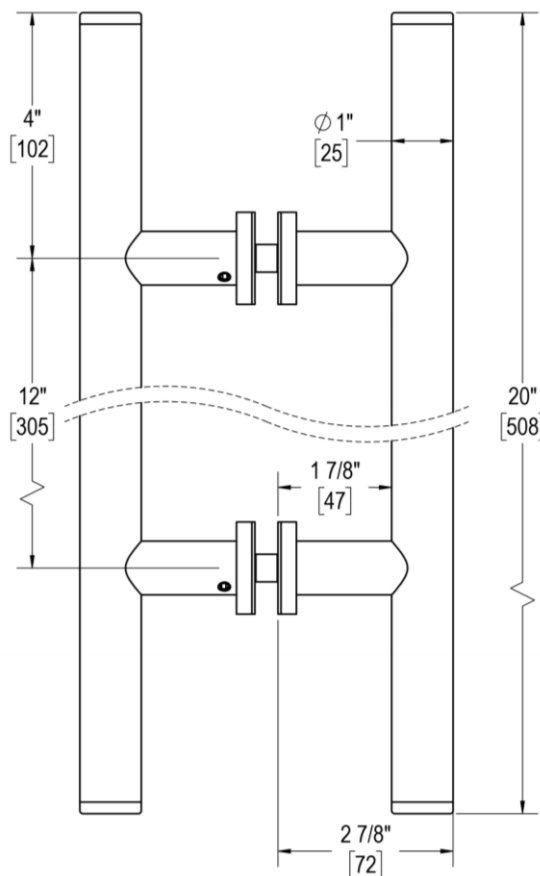

## 12" C/C BACK-TO-BACK PULL WITH 1" DIAMETER

Product Code: L.46.214-12

portals

### TEMPLATE & INSTALLATION NOTES

Item requires glass fabrication according to template above and should only be used with tempered safety glass.

Glass Thickness	1/4" [6 mm] to 1/2" [12 mm]
Hole Diameter	1/2" [12 mm]