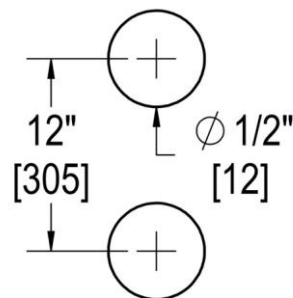

### TEMPLATE & INSTALLATION NOTES

Item requires glass fabrication according to template above and should only be used with tempered safety glass.

Glass Thickness	1/4" [6 mm] to 1/2" [12 mm]
Hole Diameter	1/2" [12 mm]