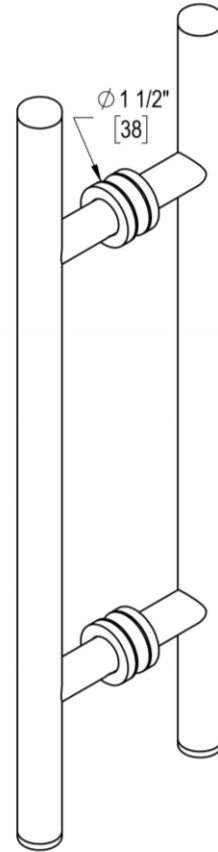

# COUNTERPOINT WITH ROSETTES

## 12" C/C BACK-TO-BACK PULL WITH 1" DIAMETER

Product Code: L.46.214-12

portals

### FUNCTION DETAILS & PRODUCT NOTES

- Product design coordinates with other shower & bathroom hardware in the Counterpoint suite.
- Decorative rosettes provide additional design detail and cover any glass defects around the holes.

### TEMPLATE & INSTALLATION NOTES

Item requires glass fabrication according to template above and should only be used with tempered safety glass.

Glass Thickness	1/4" [6 mm] to 1/2" [12 mm]
Hole Diameter	1/2" [12 mm]